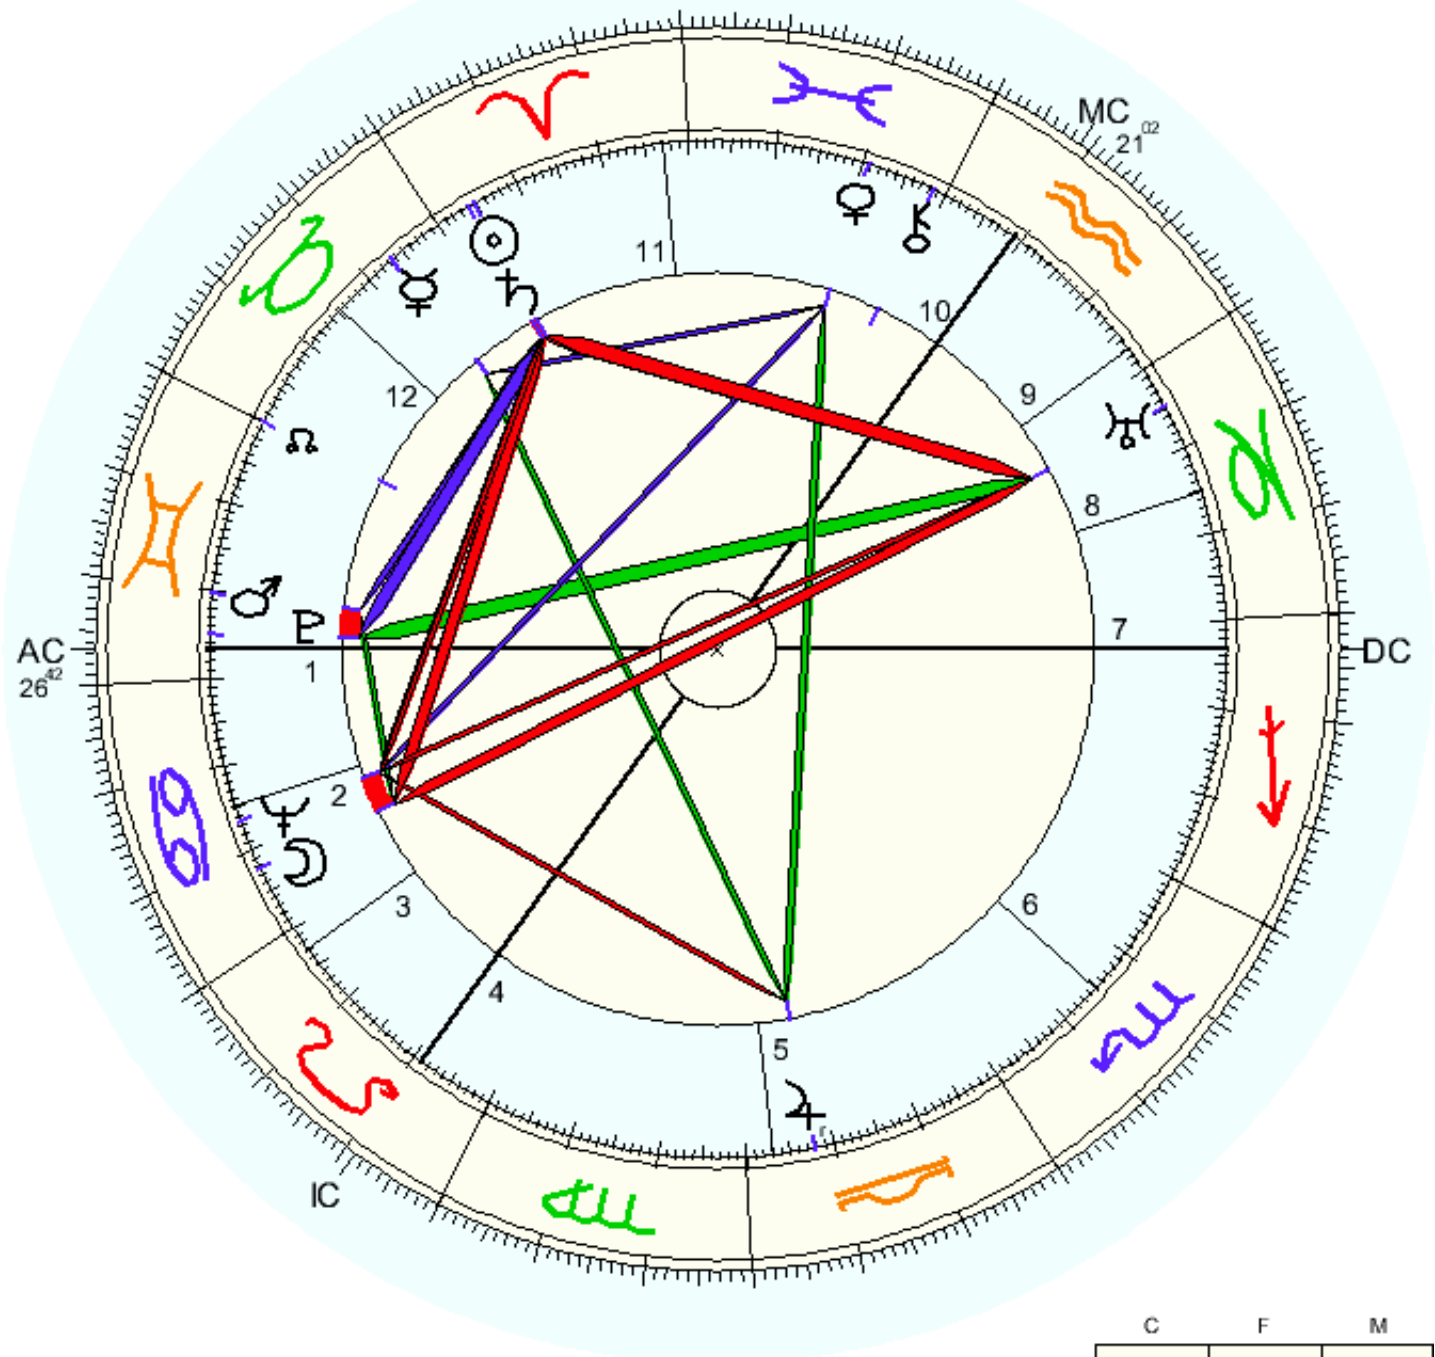

Name: ♀ Mp Portrayal born on: Sa., 16 Apr. 1910 in: London, ENG (UK) 0w10, 51n30	Time: 8:00 am Univ. Time: 8:00 Sid. Time: 21:33:41	 www.astro.com Type: 2.AT 0.0-1 7-Dez-2005
---	--	---

Natal Chart (Method: Astrodiest / Porphyry)
 Sun sign: Aries
 Ascendant: Gemini

☉ Sun	♈ 25°27' 6"	Exalt.
☾ Moon	♋ 22°21'21"	Dom.
☿ Mercury	♊ 6°46'40"	
♀ Venus	♋ 9°26'35"	Exalt.
♂ Mars	♈ 20°22'24"	
♃ Jupiter	♈ 7°38'30"r	

	C	F	M
F	☉♈		
A	♃♊	MC	♂♈♁♂
E	♋♌	♀♋	
W	☾♋		♀♋♂♈