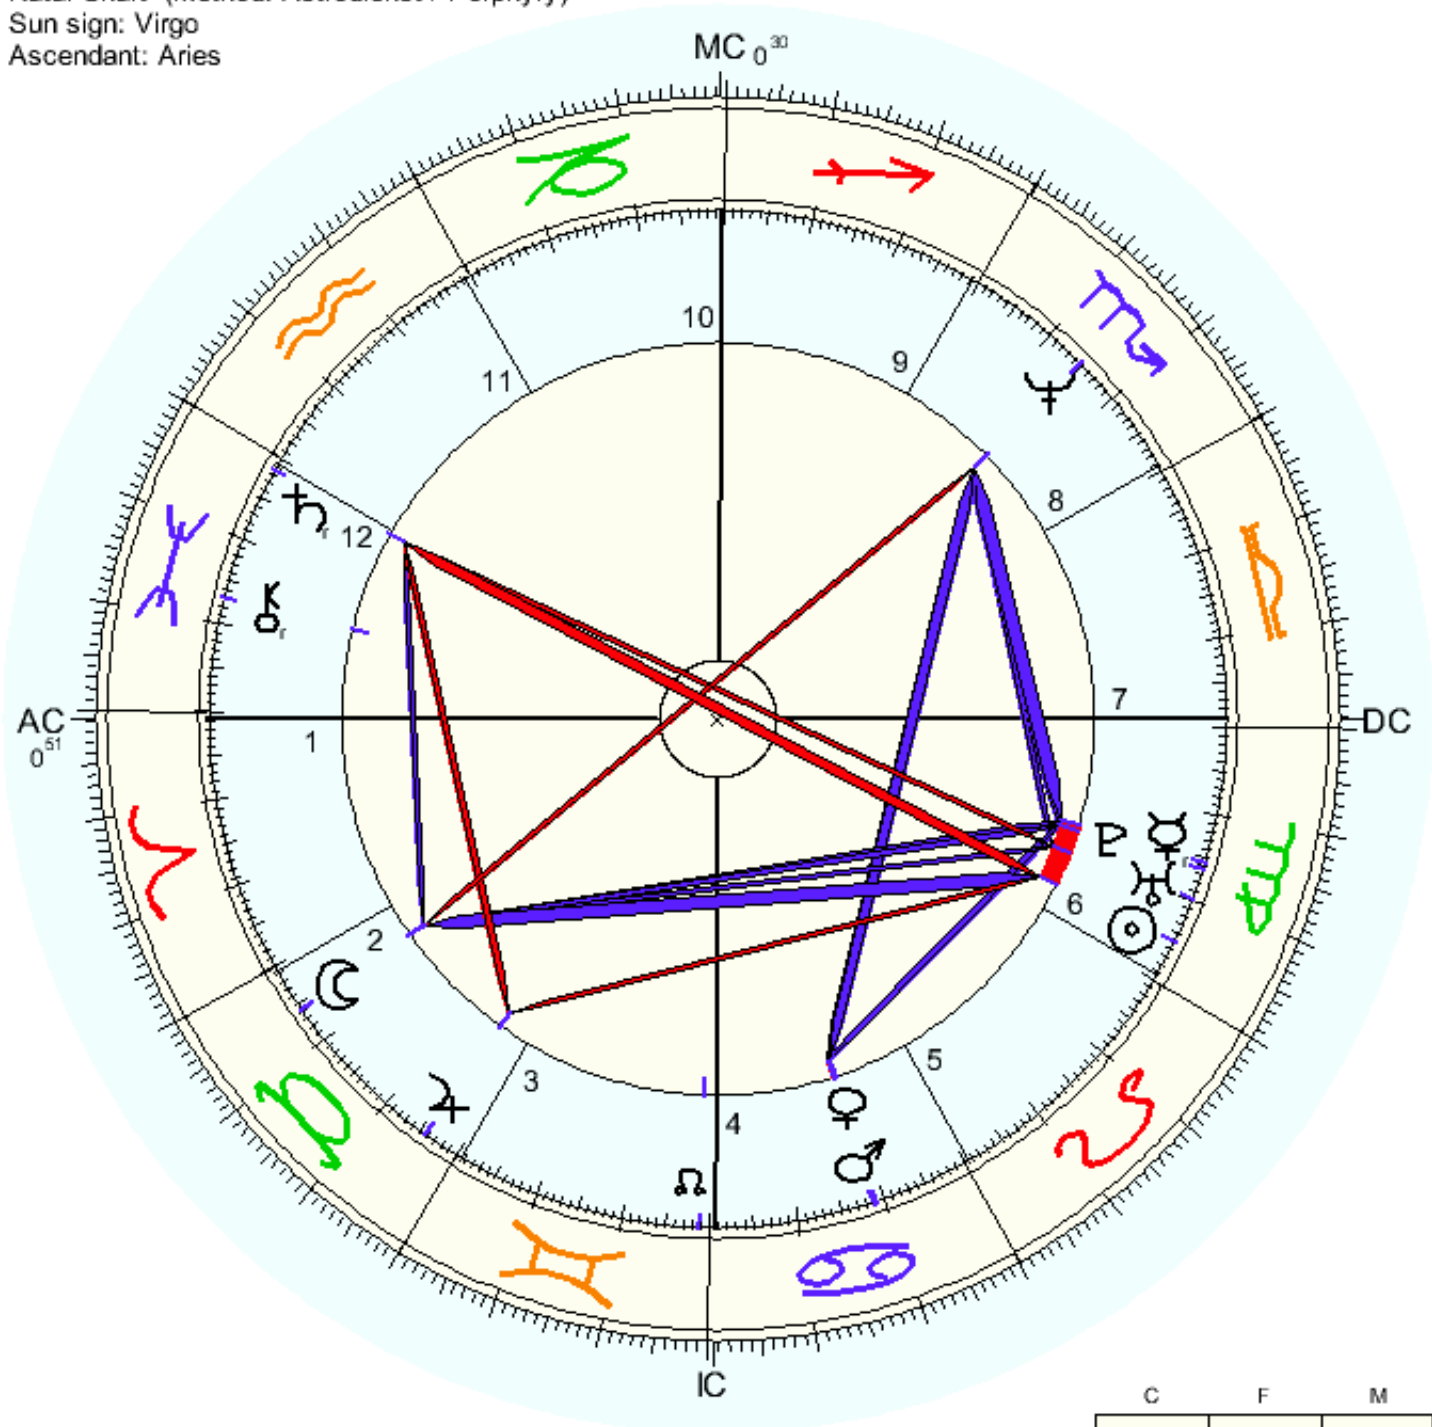

Name: Mary Poppins born on: Th., 27 Aug. 1964 in: Hollywood, CA (US) 118w20, 34n06	Time: 8:30 pm Univ. Time: 3:30 <sup>28 Aug.</sup> Sid. Time: 18:02:13	 www.astro.com Type: 2.AT 0.0-1 7-Dez-2005
---	---	---

Natal Chart (Method: Astrodiest / Porphyry)  
 Sun sign: Virgo  
 Ascendant: Aries

☉ Sun	♌ 4°50'58"	
☾ Moon	♋ 5°47'49"	Exalt.
☿ Mercury	♏ 14°29' 7"r	Dom. Exalt.
♀ Venus	♍ 19° 2'12"	
♂ Mars	♌ 18°37' 4"	Fall
♃ Jupiter	♏ 25°36'57"	