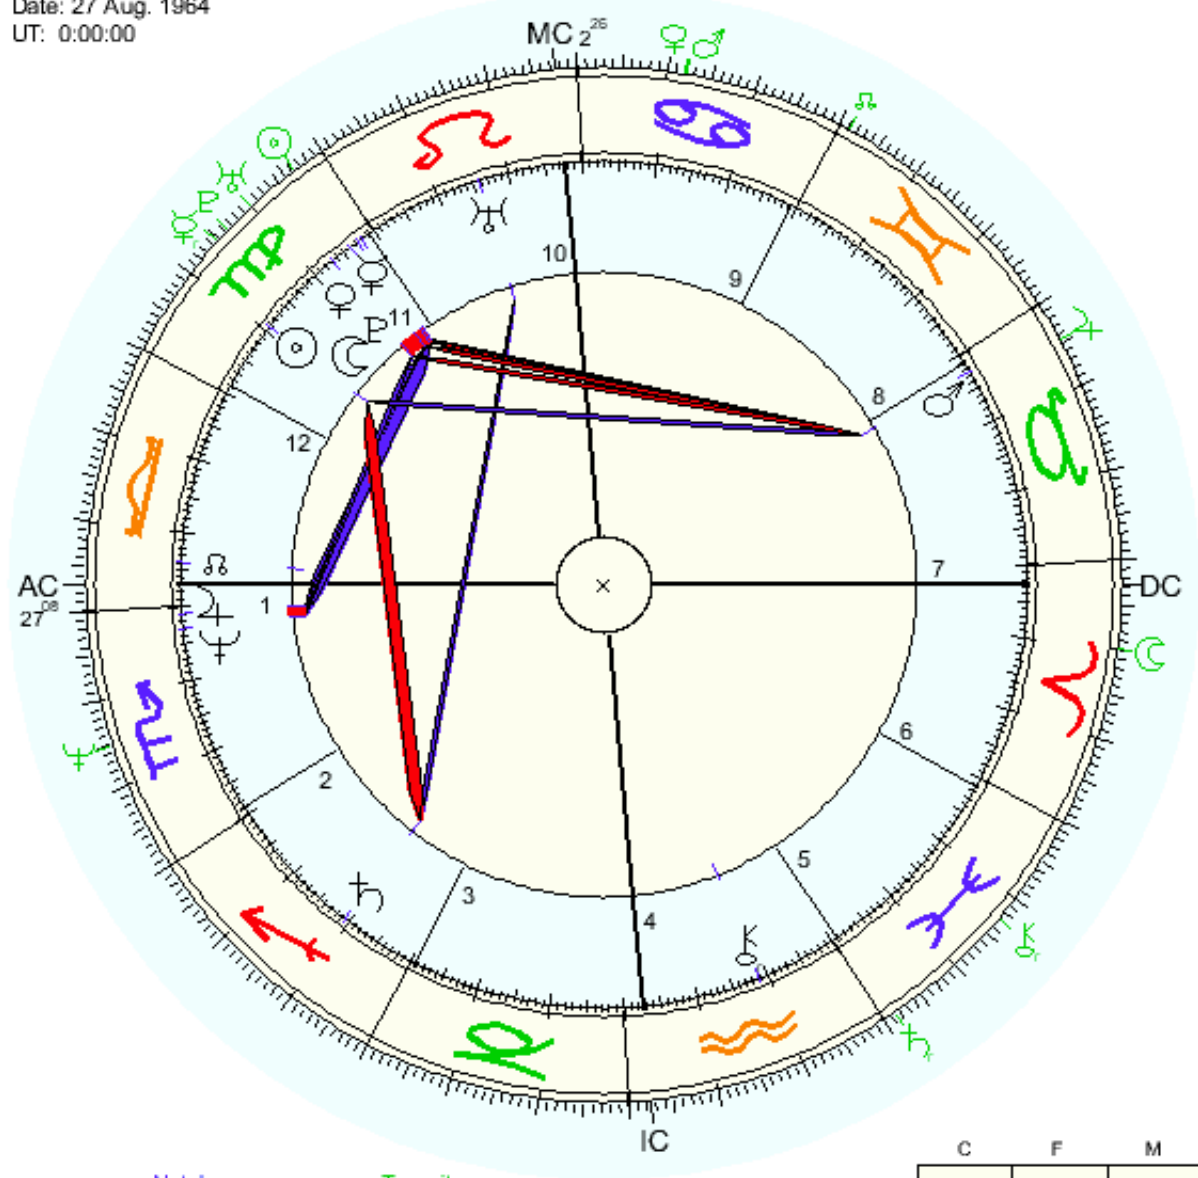

Name: ♀ Karey Pohn born on: Fr., 12 Sept. 1958 in: Chicago, IL (US) 87w 39, 41n51		Time: 9:45 am Univ. Time: 14:45 Sid. Time: 8:18:48		 www.astro.com
Type: 24.AT 10-Feb-2006				

Natal Chart and Transits (Method: Astrodienst / Porphyry)
 Date: 27 Aug. 1964
 UT: 0:00:00

	Natal	Transit
☉ Sun	♌ 19° 19' 34"	3° 10' 45"
☾ Moon	♌ 7° 0' 0"	20° 7' 5"
☿ Mercury	♌ 1° 57' 33"	15° 10' 20"
♀ Venus	♌ 3° 49' 6"	17° 28' 57"
♂ Mars	♌ 27° 26' 42"	17° 28' 53"
♃ Jupiter	♌ 0° 57' 59"	25° 33' 33"
♄ Saturn	♌ 19° 24' 17"	1° 30' 0"
♅ Uranus	♌ 14° 15' 58"	10° 10' 1"
♆ Neptune	♌ 2° 56' 6"	15° 10' 19"
♇ Pluto	♌ 2° 36' 53"	13° 10' 37"
♁ Mean Node	♌ 23° 54' 5"	28° 34' 42"
♄♅ Chiron	♌ 18° 40' 51"	17° 30' 3"
♁♂ Lilith	♌ 22° 44' 15"	25° 37' 5"
AC: ♌	27° 8' 18"	2: ♌ 28° 54'
MC: ♌	2° 25' 35"	11: ♌ 0° 40'
		12: ♌ 28° 54'